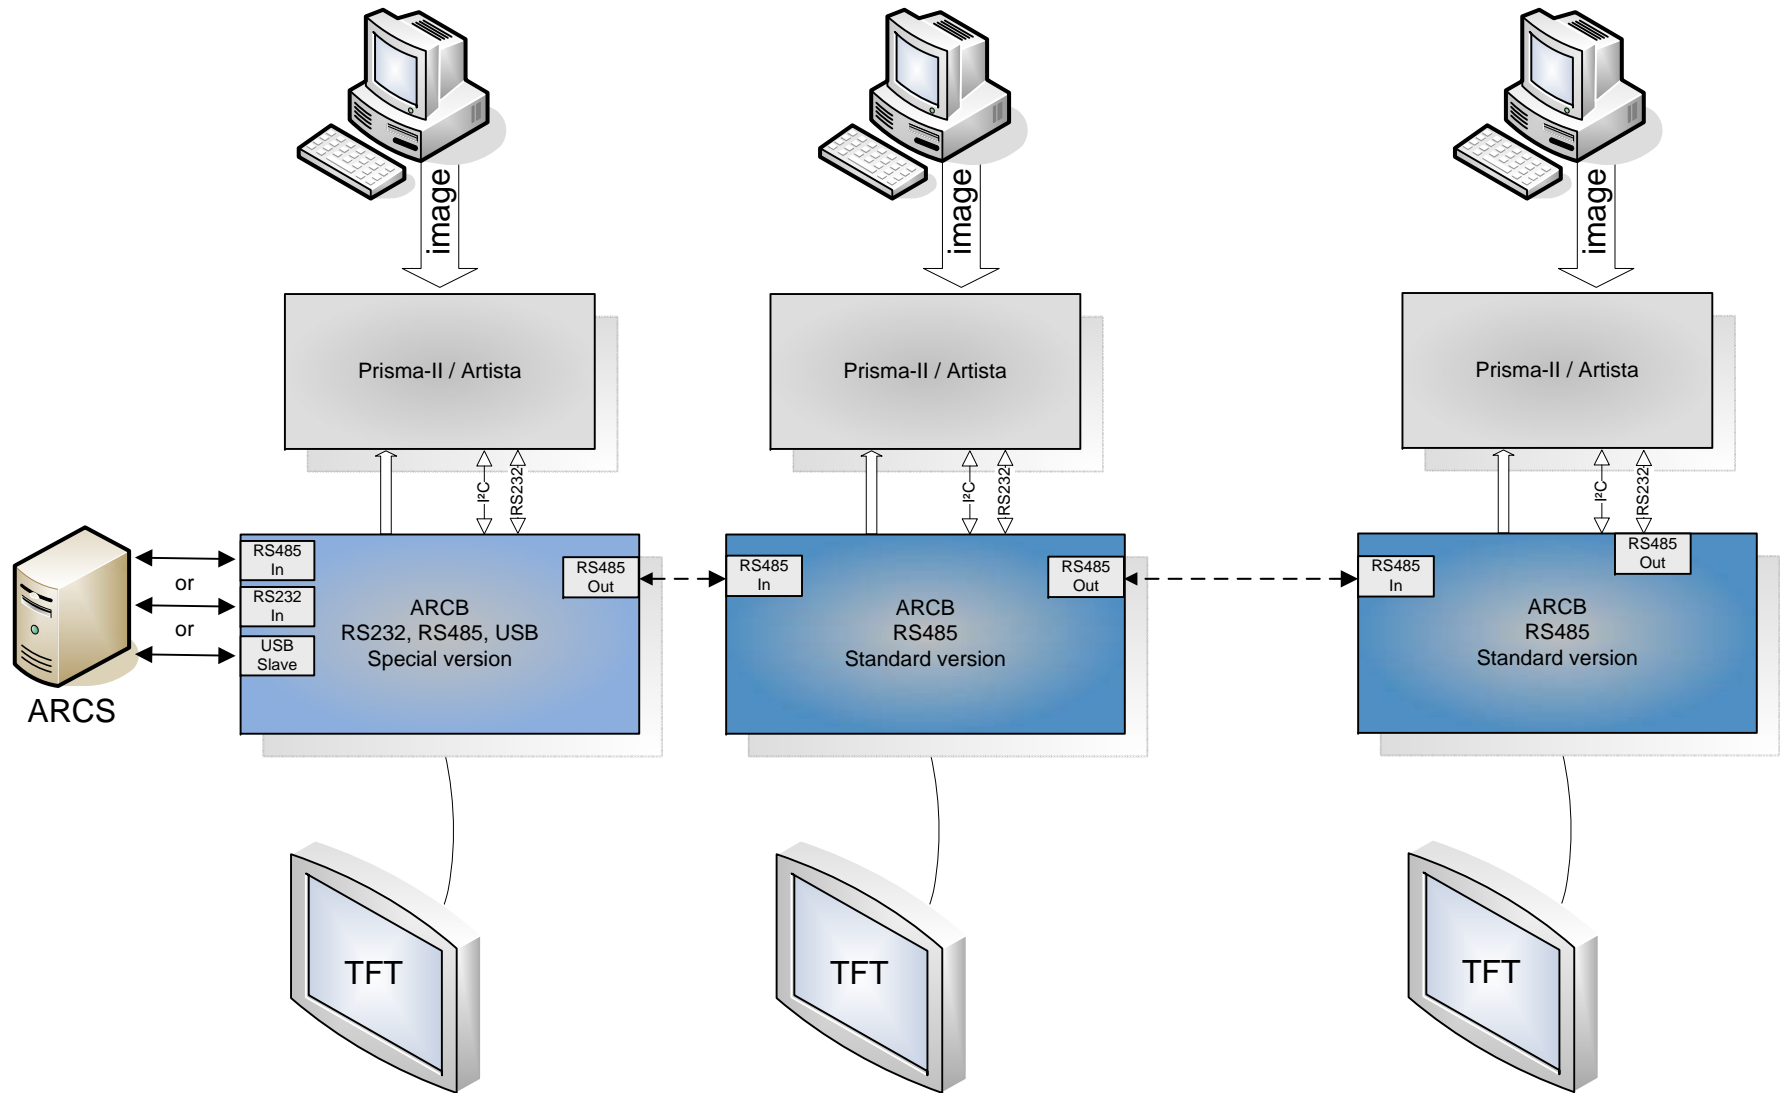

ARCB - Daisy Chain Concept