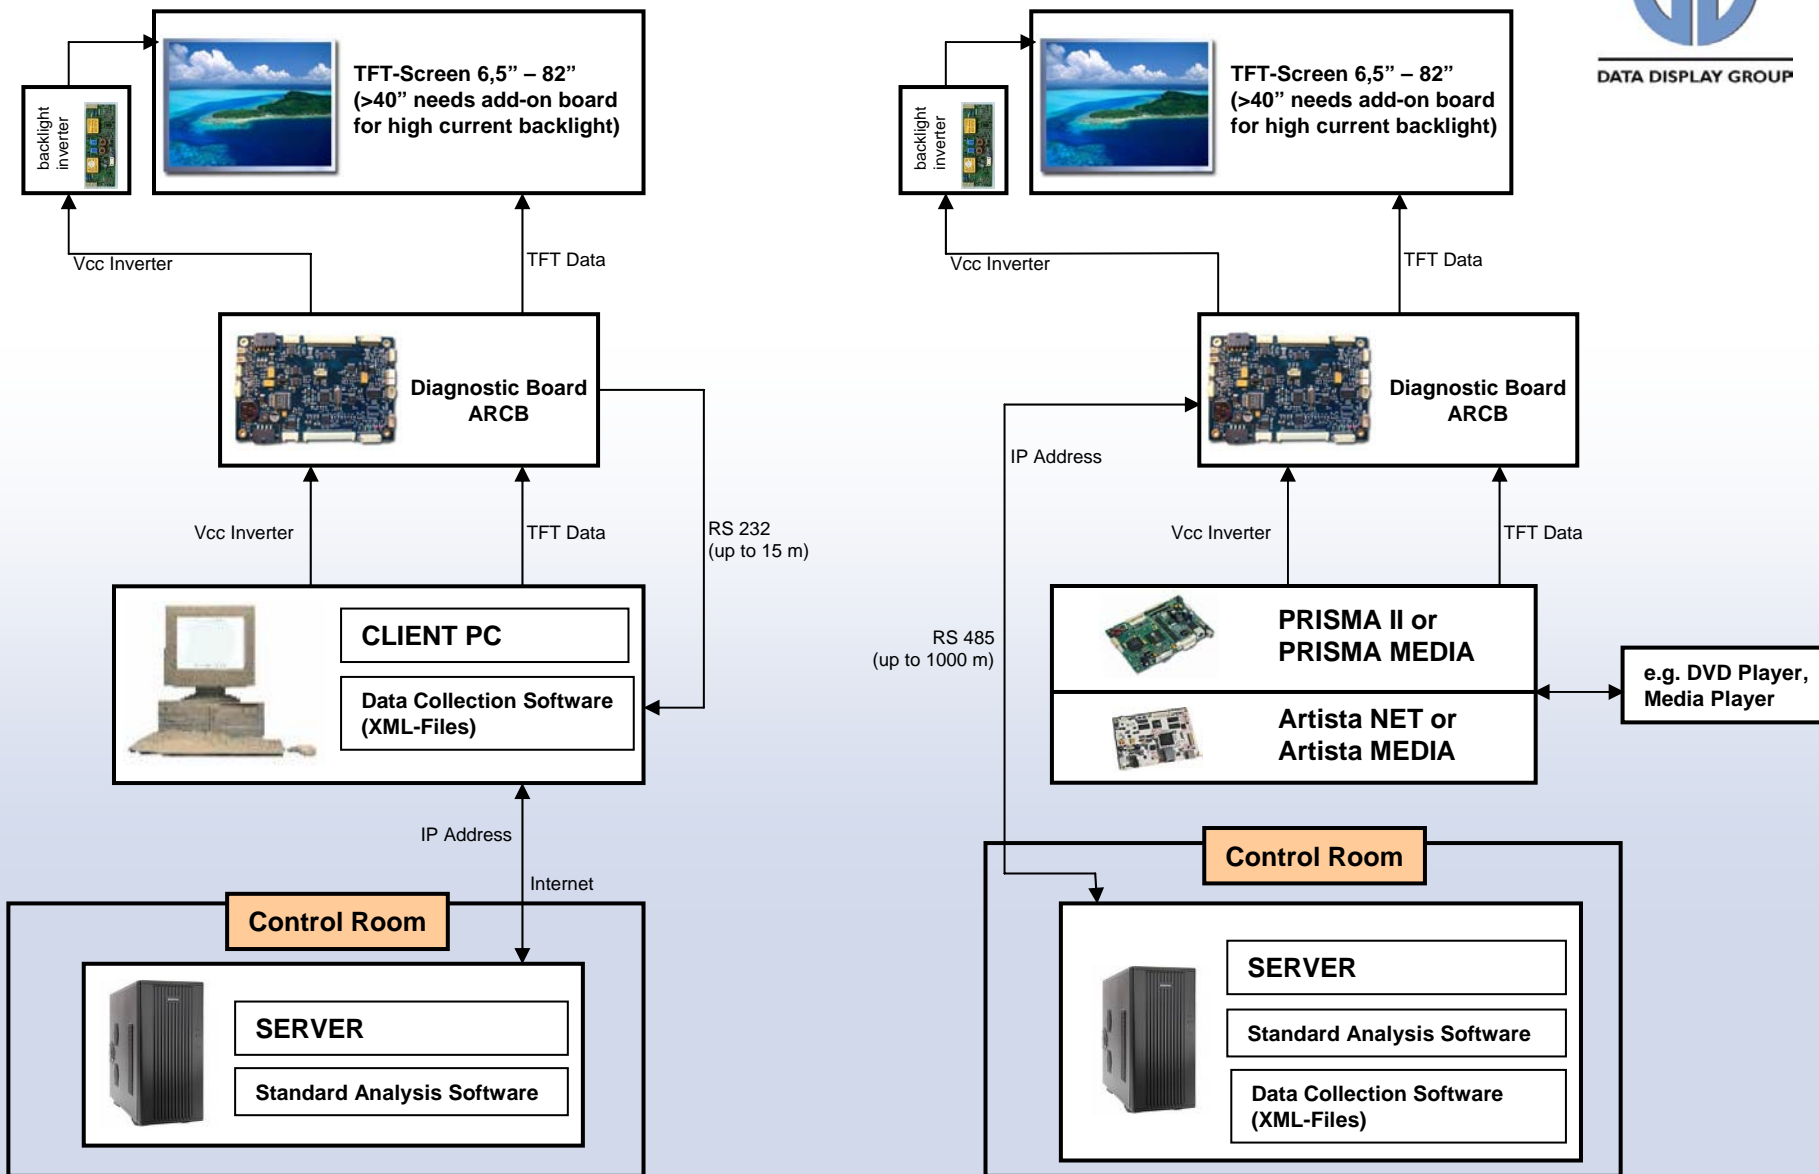

Possible Schematics for Diagnostic Board ARCB